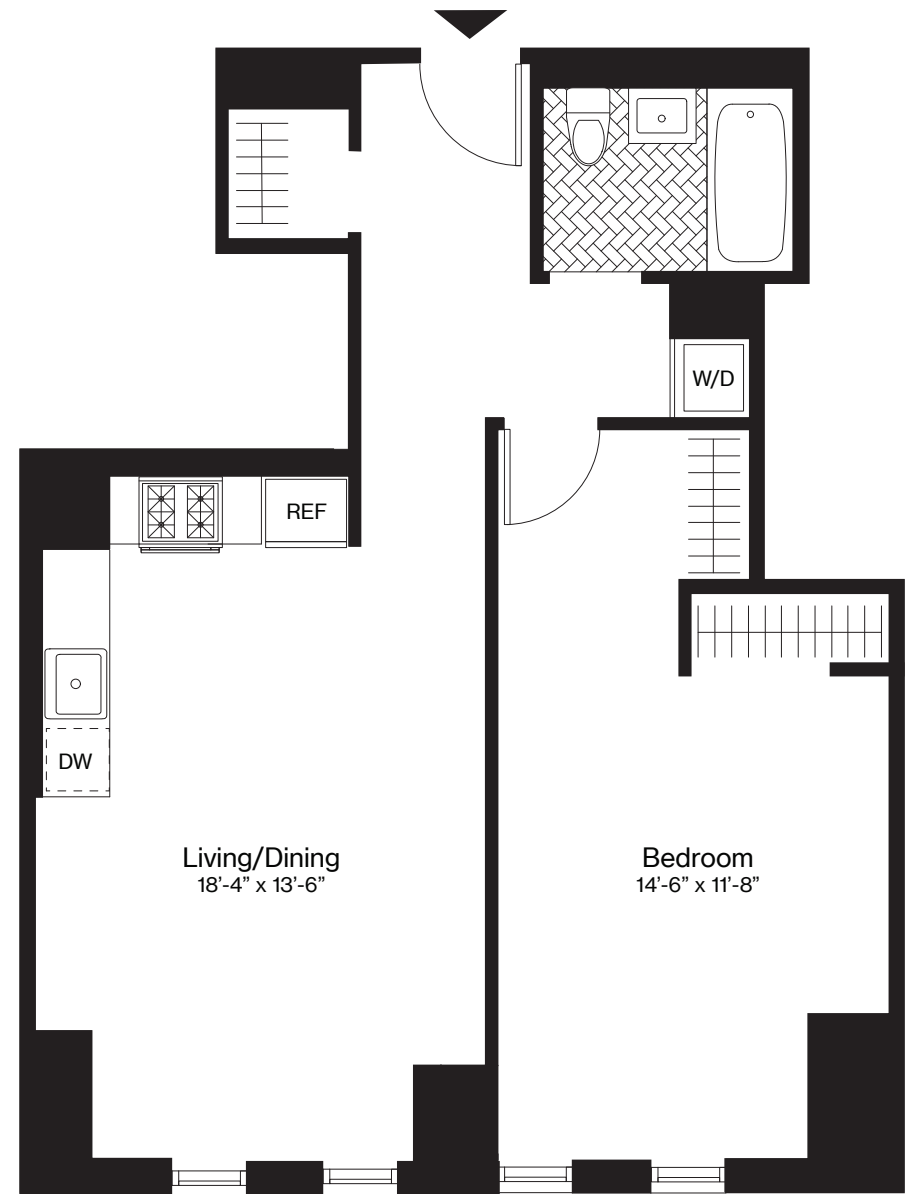

# THE AMBERLY *G, Floor 12*

1 Bedroom

1 Bathroom

745 Square Feet

The Amberly  
120 Nassau St.  
Brooklyn, NY  
11201

Visit our Leasing Office:  
718.246.1200  
theamberlybk.com  
info@theamberlybk.com