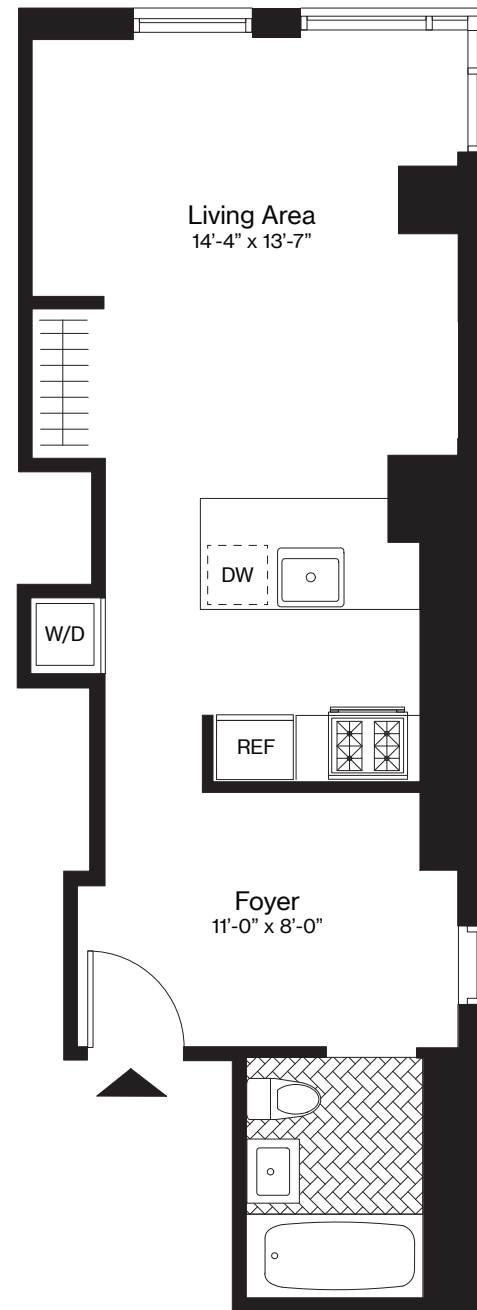

THE AMBERLY *C, Floor 12*

Studio

1 Bathroom

533 Square Feet

The Amberly
120 Nassau St.
Brooklyn, NY
11201

Visit our Leasing Office:
718.246.1200
theamberlybk.com
info@theamberlybk.com

 ALL DIMENSIONS ARE APPROXIMATE AND SUBJECT TO NORMAL CONSTRUCTION VARIANCES AND TOLERANCES.