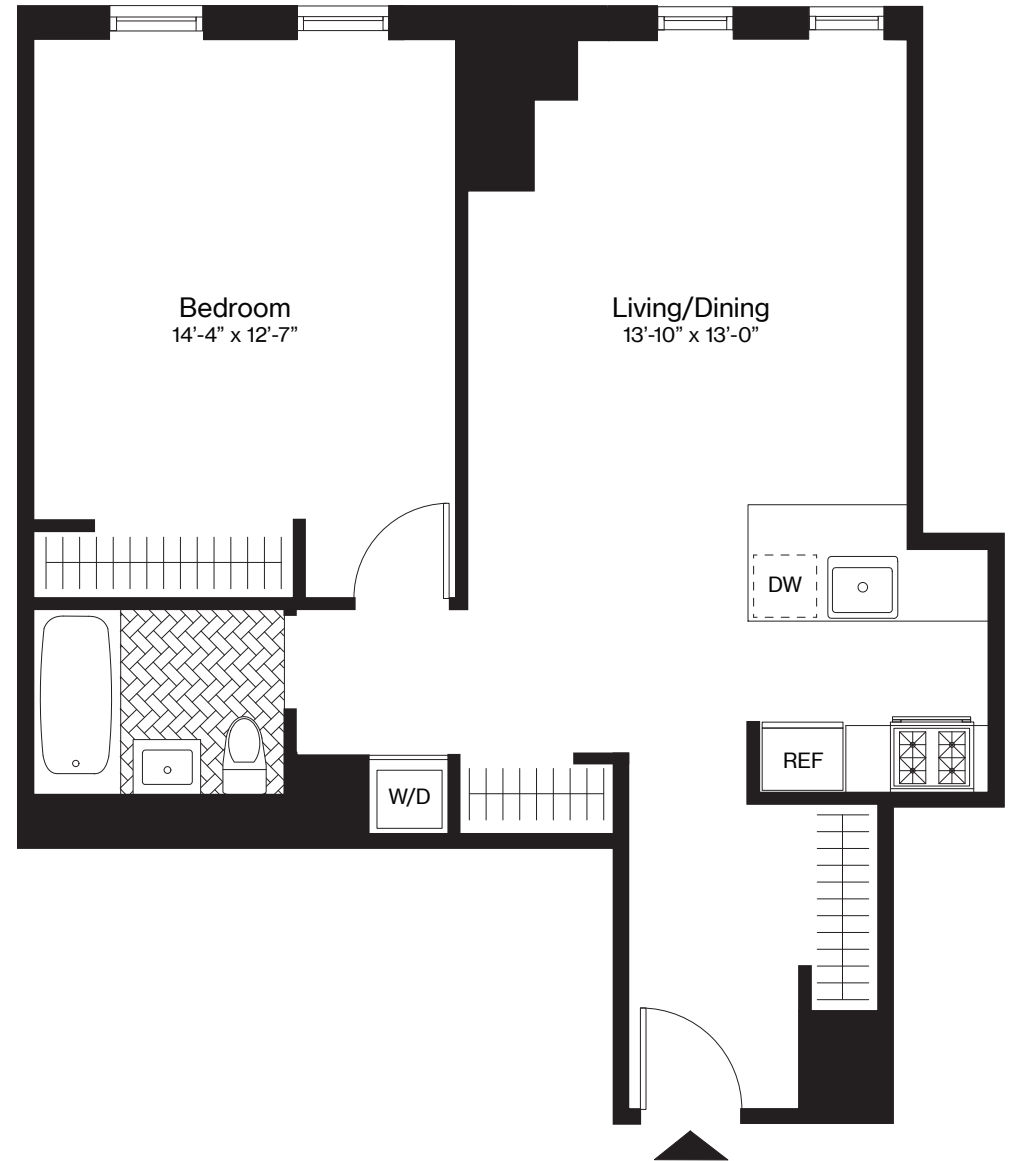

THE AMBERLY *A, Floors 12*

1 Bedroom

1 Bathroom

748 Square Feet

The Amberly
120 Nassau St.
Brooklyn, NY
11201

Visit our Leasing Office:
718.246.1200
theamberlybk.com
info@theamberlybk.com