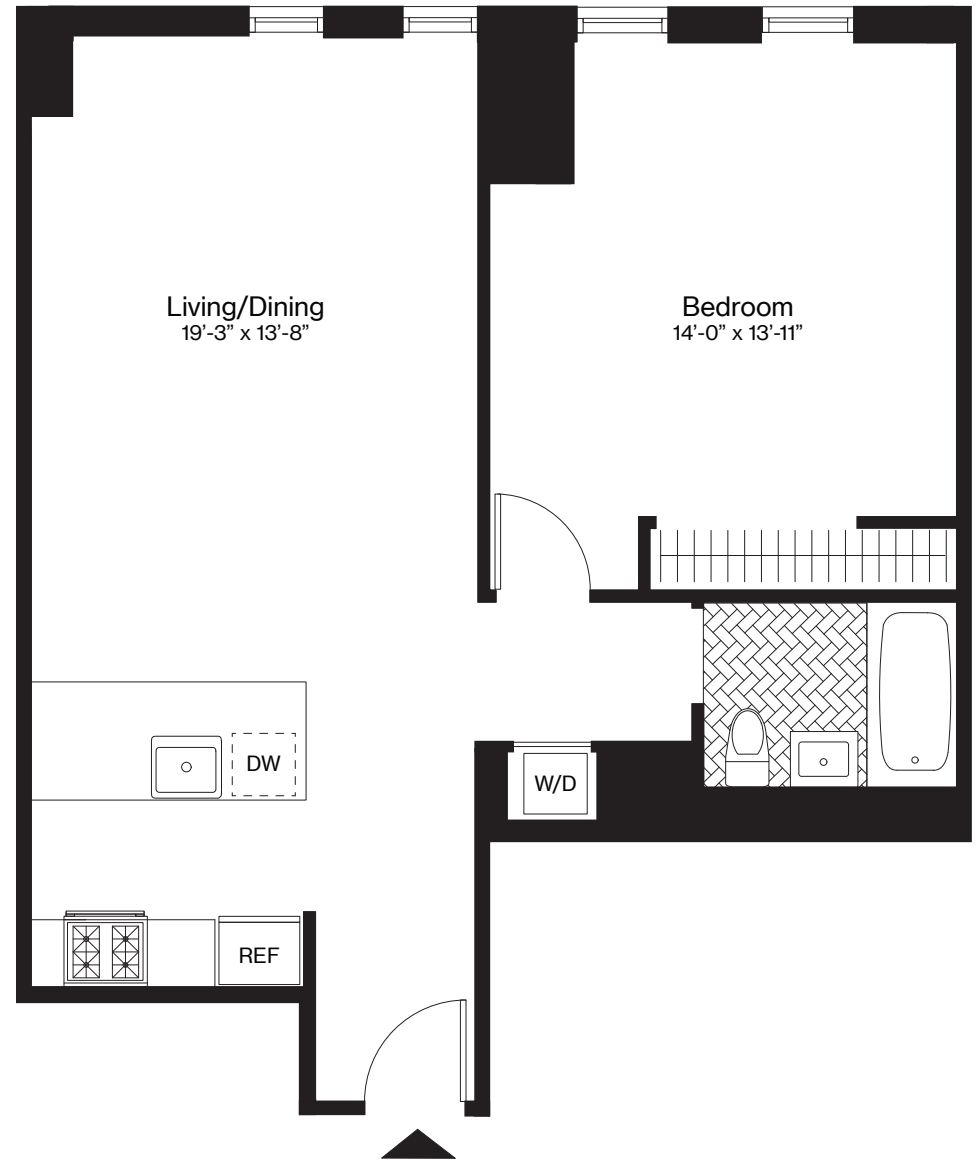

THE AMBERLY

K Floor 11

1 Bedroom

1 Bathroom

780 Square Feet

The Amberly
120 Nassau St.
Brooklyn, NY
11201

Visit our Leasing Office:
718.246.1200
theamberlybk.com
info@theamberlybk.com