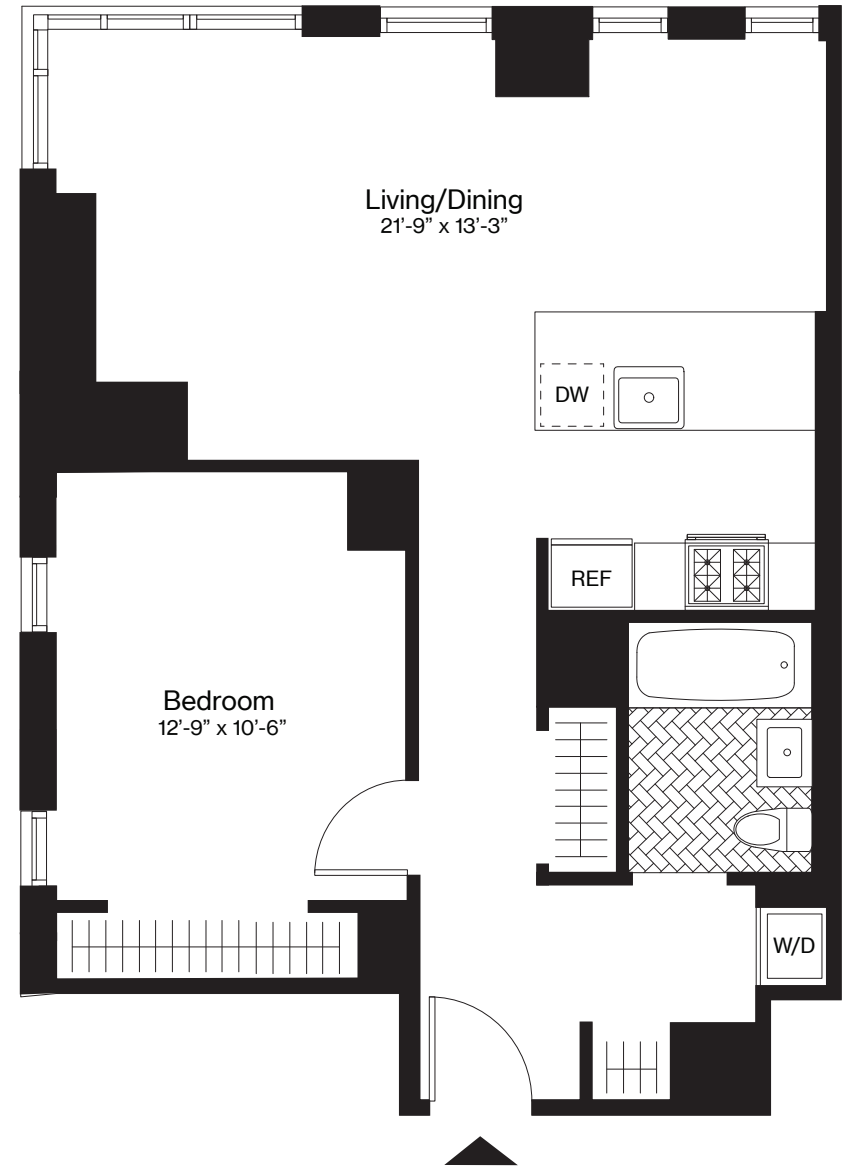

THE AMBERLY

J, Floor 11

1 Bedroom

1 Bathroom

754 Square Feet

The Amberly
120 Nassau St.
Brooklyn, NY
11201

Visit our Leasing Office:
718.246.1200
theamberlybk.com
info@theamberlybk.com

 ALL DIMENSIONS ARE APPROXIMATE AND SUBJECT TO NORMAL CONSTRUCTION VARIANCES AND TOLERANCES.